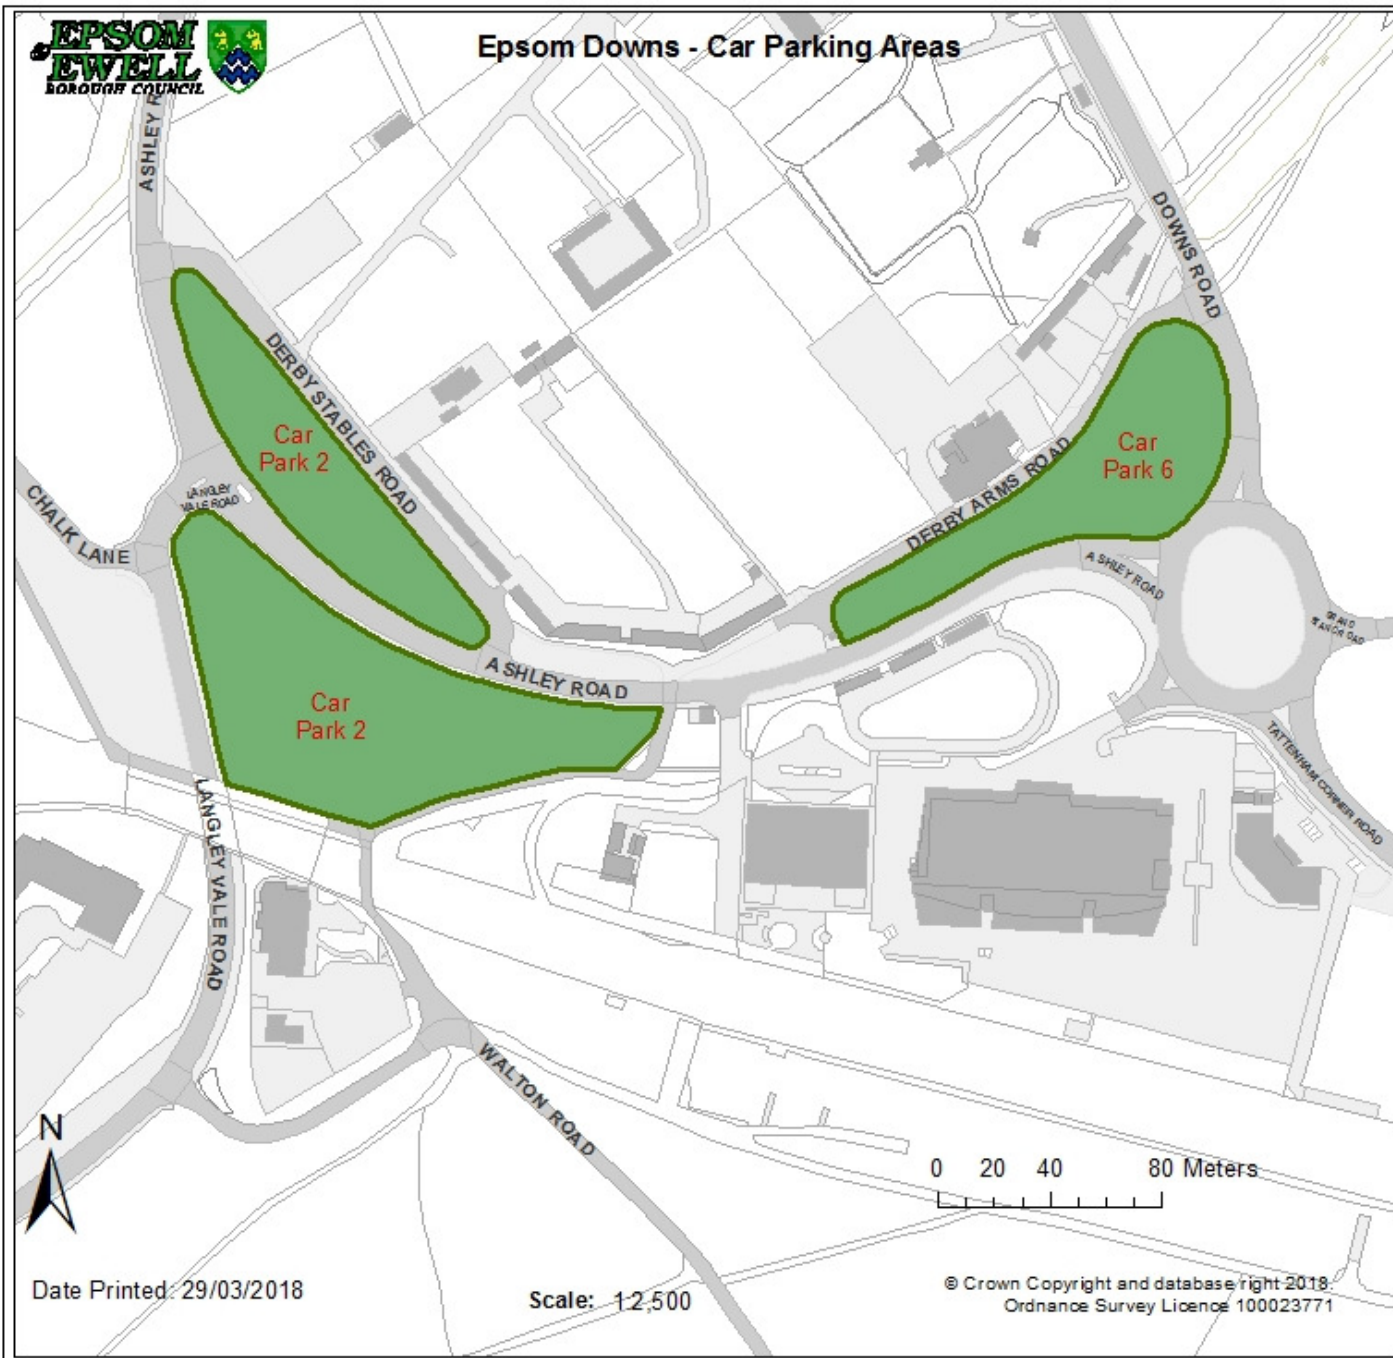

Epsom Downs - Car Parking Areas

Date Printed: 29/03/2018

Scale: 1:2,500

© Crown Copyright and database right 2018
Ordnance Survey Licence 100023771